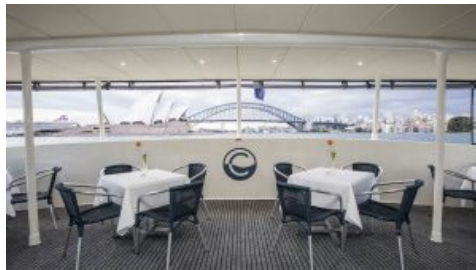

Description

Coast is a twin deck luxury catermaran located on Sydney Harbour, she boasts great volume and comfort for up to 150 PAX Cocktail Style, 90 Casual Buffet and 30 for Table Dining, be sure to contact us for tailored packages to suit your next function